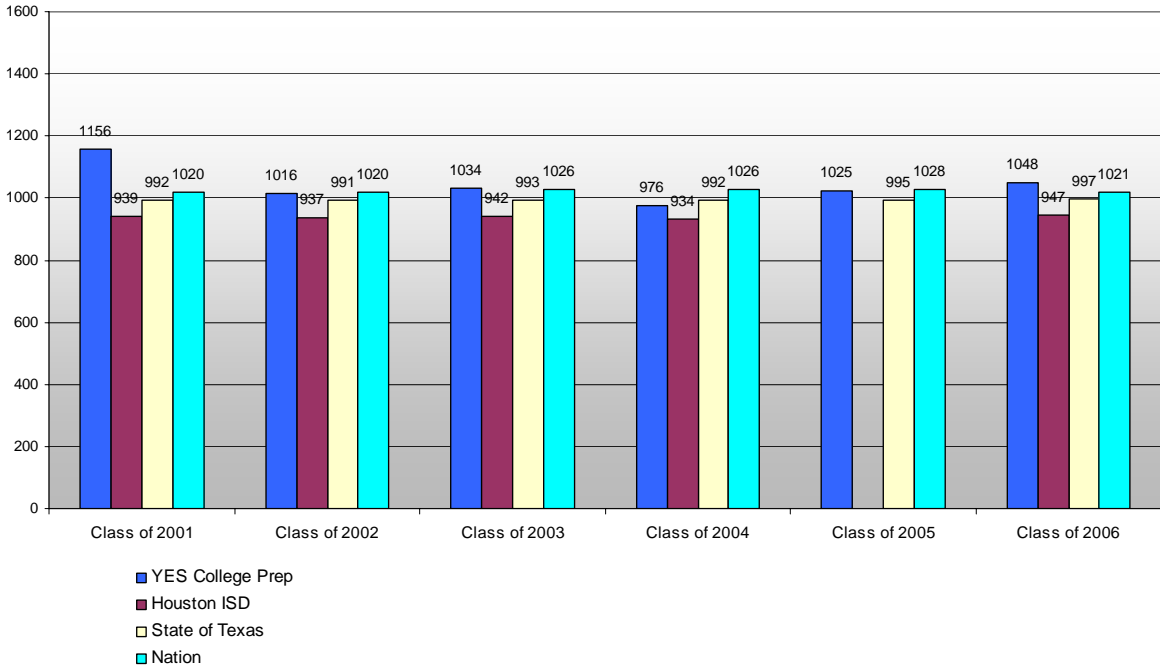

# College Entrance Exams

Each year, 100% of YES College Prep seniors take the SAT, while typically only 50% - 60% of HISD graduating seniors take the exam.\* This fact makes YES's average scores each year even more impressive.

## SAT Score Comparison Mean Scores for the Classes of 2001 - 2006