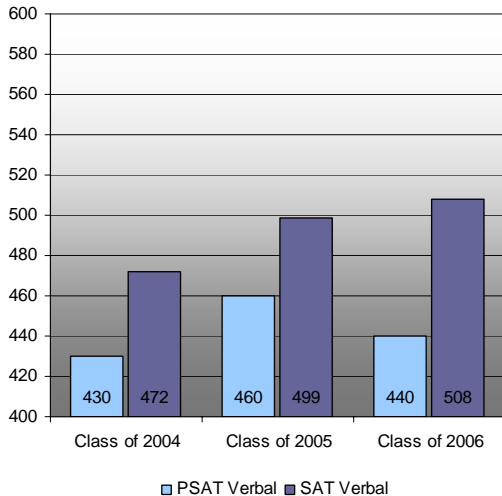

College Entrance Exams

Each year, 100% of YES College Prep seniors take the SAT, while typically only 50% - 60% of HISD graduating seniors take the exam.* This fact makes YES's average scores each year even more impressive.

* Source: Houston Chronicle, September 1, 2006

SAT Score Comparison Mean Scores for the Classes of 2001 - 2006

PSAT v. SAT Verbal Scores of Recent Graduating Classes

PSAT v. SAT Math Scores of Recent Graduation Classes

YES College Prep students demonstrate significant growth on college entrance exams during high school, achieved through rigorous coursework and a partnership with Princeton Review that provides each junior and senior with focused test preparation.